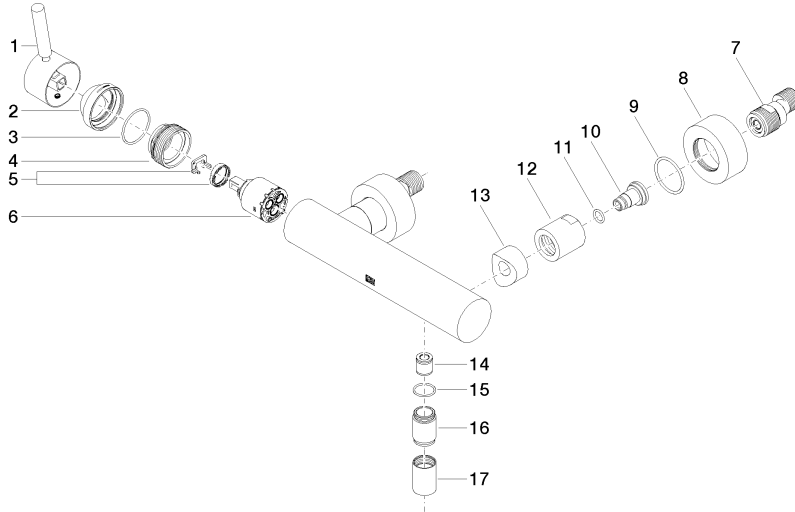

33 300 660

Parts for other finishes can be found here: **Brushed Platinum**

Spare parts list

No.	Item Number	Name	Quantity used	Delivery time
1	90 20 66 007 00-00	handle	1	10
2	09 28 30 032-00	cover	1	10
3	09 14 10 102 90	seal	1	2
4	09 24 04 296 90	nut	1	2
5	90 28 10 148 00 90	accessories	1	2
6	90 15 05 064 00 90	cartridge	1	2
7	04 11 04 030 00 90	connection	2	2
8	09 27 62 004-00	rosette	2	10
9	09 14 10 119 90	seal	2	2
10	09 29 05 005 20 90	nipple	2	60
11	09 14 10 008 90	seal	2	2
12	09 23 10 048-00	nut	2	10
13	09 18 40 059-00	sleeve	2	10
14	90 23 01 141 00 90	back-flow preventer	1	2
15	90 14 10 032 00 90	seal	1	2
16	09 24 03 115 20-00	nipple	1	10
17	90 21 02 069 00-00	cover	1	10