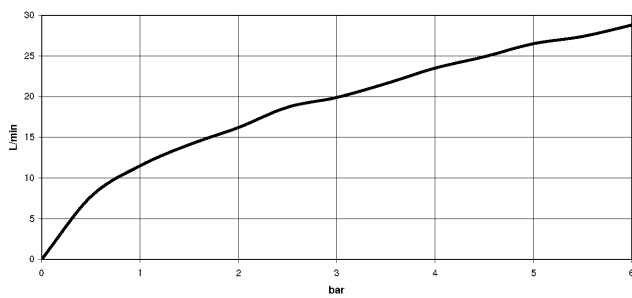

33 300 660

- 3/8" shower outlet
- slide-on rosettes Ø 60 mm
- 1/2" connection
- gauge 150 mm - 15 mm

Intrinsic protection against back flow.

|   |                               |               |
|---|-------------------------------|---------------|
|    | Chrome                        | 33 300 660-00 |
|    | Brushed Platinum              | 33 300 660-06 |
|    | Dark Chrome                   | 33 300 660-19 |
|    | Light Gold                    | 33 300 660-26 |
|    | Brushed Light Gold            | 33 300 660-27 |
|    | Matte Black                   | 33 300 660-33 |
|    | Brushed Bronze                | 33 300 660-42 |
|    | Brushed Champagne (22kt Gold) | 33 300 660-46 |
|    | Champagne (22kt Gold)         | 33 300 660-47 |
|   | Brushed Chrome                | 33 300 660-93 |
|  | Brushed Dark Platinum         | 33 300 660-99 |

33 300 660

mm [inches]

**Flow rate chart**

**Certificates**

LGA\_29688.

Belgaqua\_21-025-27\_1.

DVGW\_DW-6506DN0125.

WRAS\_2205033.