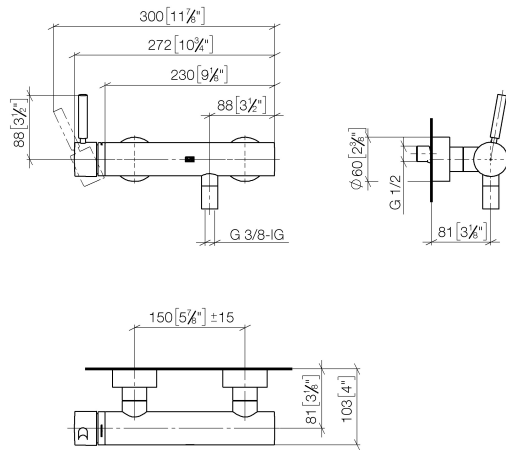

33 300 660

- 3/8" shower outlet
- slide-on rosettes Ø 60 mm
- 1/2" connection
- gauge 150 mm - 15 mm

Intrinsic protection against back flow.

|   |                               |               |
|---|-------------------------------|---------------|
|    | Chrome                        | 33 300 660-00 |
|    | Brushed Platinum              | 33 300 660-06 |
|    | Dark Chrome                   | 33 300 660-19 |
|    | Light Gold                    | 33 300 660-26 |
|    | Brushed Light Gold            | 33 300 660-27 |
|    | Matte Black                   | 33 300 660-33 |
|    | Brushed Bronze                | 33 300 660-42 |
|    | Brushed Champagne (22kt Gold) | 33 300 660-46 |
|    | Champagne (22kt Gold)         | 33 300 660-47 |
|   | Brushed Chrome                | 33 300 660-93 |
|  | Brushed Dark Platinum         | 33 300 660-99 |

33 300 660

mm [inches]

**Flow rate chart**

**Certificates**

LGA\_29688.

Belgaqua\_21-025-27\_1.

DVGW\_DW-6506DN0125.

WRAS\_2205033.